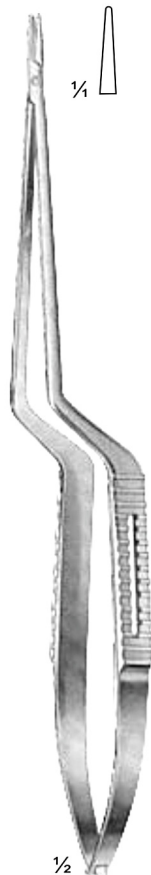

cm	in.	straight	curved
14	5 1/2	DC06-187-14	
16	6 1/4	DC06-187-16	DC06-189-16
18	7	DC06-187-18	DC06-189-18
20	8	DC06-187-20	DC06-189-20
24	9 1/2	DC06-187-24	DC06-189-24
26	10 1/4	DC06-187-26	DC06-189-26
30	12	DC06-187-30	

Mayo-Hegar

Adson
DC06-191-18
18 cm / 7"

Metzenbaum
DC06-193-18
18 cm / 7"

Hodlick
DC06-195-18
18 cm / 7"

Mayo-Hegar
DC06-197-16 = 16cm/6 1/4"
DC06-197-18 = 18cm/7"
DC06-197-20 = 30cm/8"

Crile-Murray
DC06-199-15
15 cm / 6"

Castroviejo
DC06-293-09
9 cm / 3 1/2"

Castroviejo
DC06-295-09
9 cm / 3 1/2"

Castroviejo
DC06-297-09
9 cm / 3 1/2"

Castroviejo
DC06-299-09
9 cm / 3 1/2"

Smooth jaws

DC06-301-16
16 cm / 6 1/2"

DC06-303-23
23 cm / 11 1/2"

DC06-305-23
23 cm / 11 1/4"

DC06-307-19
19 cm / 7 1/2"

Micro-Needle Holder

Potts-Smith
DC06-309-22
22 cm / 8 3/4"

Arruga
DC06-311-16 = 16cm/6 1/4" str.
DC06-313-16 = 16cm/6 1/4" cvd.

Castroviejo
DC06-315-14
14 cm / 5 1/2"