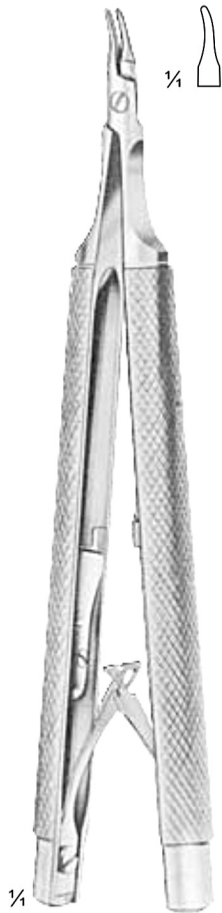

cm	in.	straight	curved
14	5 1/2	DC06-187-14	
16	6 1/4	DC06-187-16	DC06-189-16
18	7	DC06-187-18	DC06-189-18
20	8	DC06-187-20	DC06-189-20
24	9 1/2	DC06-187-24	DC06-189-24
26	10 1/4	DC06-187-26	DC06-189-26
30	12	DC06-187-30	

DC06-305-23
23 cm / 11 1/4"

DC06-307-19
19 cm / 7 1/2"

Micro-Needle Holder

Potts-Smith
DC06-309-22
22 cm / 8 3/4"

Arruga
DC06-311-16 = 16cm/6 1/4" str.
DC06-313-16 = 16cm/6 1/4" cvd.

Castroviejo
DC06-315-14
14 cm / 5 1/2"

Kalt-Arruga
DC06-329-14
14 cm / 5 1/2"

Kalt
DC06-331-14
14 cm / 5 1/2"

Arruga
DC06-333-14 = 14cm / 5 1/2" straight
DC06-335-14 = 14cm / 5 1/2" curved

Noyes
DC06-337-14
14 cm / 5 1/2"

Paton
DC06-339-11 = 11cm / 4" straight
DC06-341-11 = 11cm / 4" curved

Castroviejo-Barraquer
DC06-343-12
12 cm / 4 3/4"

Castroviejo
DC06-345-12
12 cm / 4 3/4"

Castroviejo
DC06-347-13
13 cm / 5 1/4"