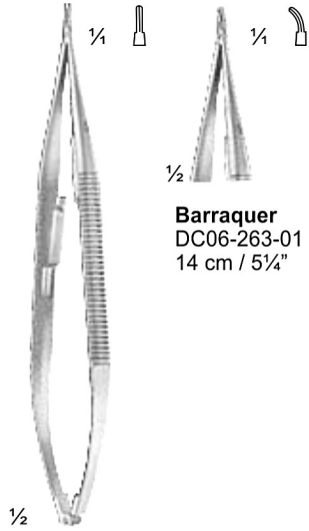

Stratte
DC06-223-23
23 cm / 9"

Johnson
DC06-225-27
27 cm / 10 1/2"

Langenbeck
DC06-227-16 = 16 cm / 6 1/4"
DC06-227-20 = 20 cm / 8"

Crile
DC06-229-15
15 cm / 6"

Kirschner

Mathieu
DC06-233-14 = 14 cm / 5 1/2"
DC06-233-17 = 17 cm / 6 3/4"

Mathieu

Mathieu

cm	in.	D	D
14	5 1/2	DC06-239-14	DC06-241-14
17	6 3/4	DC06-239-17	DC06-241-17
20	7	DC06-239-20	DC06-241-20
24	9 1/2	DC06-239-24	DC06-241-24

Toennis
DC06-243-18
18 cm / 7"

Lichtenberg
DC06-245-20 = 20 cm / 8"
DC06-245 25 = 25 cm / 10"

Zweifel
DC06-247-20 = 20 cm / 8"
DC06-247 23 = 23 cm / 9"

Hagedorn
DC06-249-20
20 cm / 8"

Barraquer
DC06-263-01
14 cm / 5 1/4"

Barraquer
DC06-265-14
14 cm / 5 1/2"

Barraquer
DC06-267-13
13 cm / 5"

Barraquer
DC06-261-01
14 cm / 5 1/2"

DC06-305-23
23 cm / 11 1/4"

DC06-307-19
19 cm / 7 1/2"

Micro-Needle Holder

Potts-Smith
DC06-309-22
22 cm / 8 3/4"

Arruga
DC06-311-16 = 16cm/6 1/4" str.
DC06-313-16 = 16cm/6 1/4" cvd.

Castroviejo
DC06-315-14
14 cm / 5 1/2"