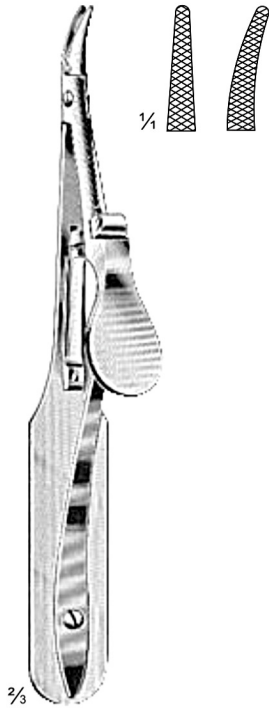

Arruga
DC06-333-14 = 14cm / 5 1/2" straight
DC06-335-14 = 14cm / 5 1/2" curved