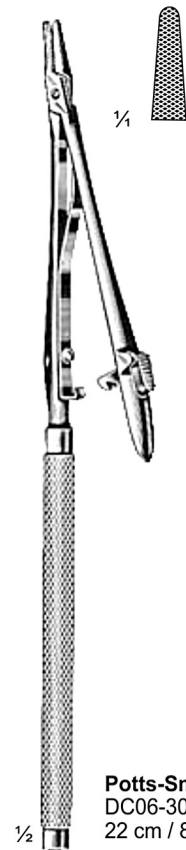

cm	in.	straight	curved
14	5 1/2	DC06-187-14	
16	6 1/4	DC06-187-16	DC06-189-16
18	7	DC06-187-18	DC06-189-18
20	8	DC06-187-20	DC06-189-20
24	9 1/2	DC06-187-24	DC06-189-24
26	10 1/4	DC06-187-26	DC06-189-26
30	12	DC06-187-30	

Castroviejo
DC06-281-14
14 cm / 5 1/2"

Castroviejo
DC06-283-14
14 cm / 5 1/2"

Castroviejo
DC06-285-10
14 cm / 5 1/2"

Castroviejo
DC06-287-10
14 cm / 5 1/2"

Castroviejo
DC06-289-14
14 cm / 5 1/2"

Castroviejo
DC06-291-14
14 cm / 5 1/4"

Castroviejo
DC06-293-09
9 cm / 3 1/2"

Castroviejo
DC06-295-09
9 cm / 3 1/2"

Castroviejo
DC06-297-09
9 cm / 3 1/2"

Castroviejo
DC06-299-09
9 cm / 3 1/2"

Smooth jaws

DC06-301-16
16 cm / 6 1/2"

DC06-303-23
23 cm / 11 1/2"

DC06-305-23
23 cm / 11 1/4"

DC06-307-19
19 cm / 7 1/2"

Micro-Needle Holder

Potts-Smith
DC06-309-22
22 cm / 8 3/4"

Arruga
DC06-311-16 = 16cm/6 1/4" str.
DC06-313-16 = 16cm/6 1/4" cvd.

Castroviejo
DC06-315-14
14 cm / 5 1/2"