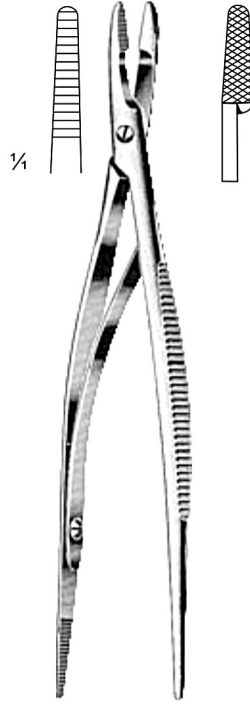

Castroviejo
DC06-281-14
14 cm / 5 1/2"

Castroviejo
DC06-283-14
14 cm / 5 1/2"

Castroviejo
DC06-285-10
14 cm / 5 1/2"

Castroviejo
DC06-287-10
14 cm / 5 1/2"

Castroviejo
DC06-289-14
14 cm / 5 1/2"

Castroviejo
DC06-291-14
14 cm / 5 1/4"

Castroviejo
DC06-293-09
9 cm / 3 1/2"

Castroviejo
DC06-295-09
9 cm / 3 1/2"

Castroviejo
DC06-297-09
9 cm / 3 1/2"

Castroviejo
DC06-299-09
9 cm / 3 1/2"

Smooth jaws

DC06-301-16
16 cm / 6 1/2"

DC06-303-23
23 cm / 11 1/2"

DC06-305-23
23 cm / 11 1/4"

DC06-307-19
19 cm / 7 1/2"

Micro-Needle Holder

Potts-Smith
DC06-309-22
22 cm / 8 3/4"

Arruga
DC06-311-16 = 16cm/6 1/4" str.
DC06-313-16 = 16cm/6 1/4" cvd.

Castroviejo
DC06-315-14
14 cm / 5 1/2"