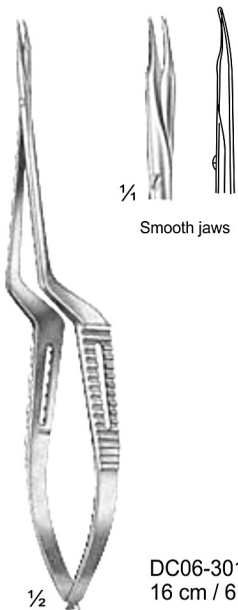

cm	in.	straight	curved
14	5 1/2	DC06-187-14	
16	6 1/4	DC06-187-16	DC06-189-16
18	7	DC06-187-18	DC06-189-18
20	8	DC06-187-20	DC06-189-20
24	9 1/2	DC06-187-24	DC06-189-24
26	10 1/4	DC06-187-26	DC06-189-26
30	12	DC06-187-30	

Castroviejo
DC06-281-14
14 cm / 5 1/2"

Castroviejo
DC06-283-14
14 cm / 5 1/2"

Castroviejo
DC06-285-10
14 cm / 5 1/2"

Castroviejo
DC06-287-10
14 cm / 5 1/2"

Castroviejo
DC06-289-14
14 cm / 5 1/2"

Castroviejo
DC06-291-14
14 cm / 5 1/4"

Castroviejo
DC06-293-09
9 cm / 3 1/2"

Castroviejo
DC06-295-09
9 cm / 3 1/2"

Castroviejo
DC06-297-09
9 cm / 3 1/2"

Castroviejo
DC06-299-09
9 cm / 3 1/2"

Smooth jaws

DC06-301-16
16 cm / 6 1/2"

DC06-303-23
23 cm / 11 1/2"

DC06-305-23
23 cm / 11 1/4"

DC06-307-19
19 cm / 7 1/2"

Micro-Needle Holder

Potts-Smith
DC06-309-22
22 cm / 8 3/4"

Arruga
DC06-311-16 = 16cm/6 1/4" str.
DC06-313-16 = 16cm/6 1/4" cvd.

Castroviejo
DC06-315-14
14 cm / 5 1/2"